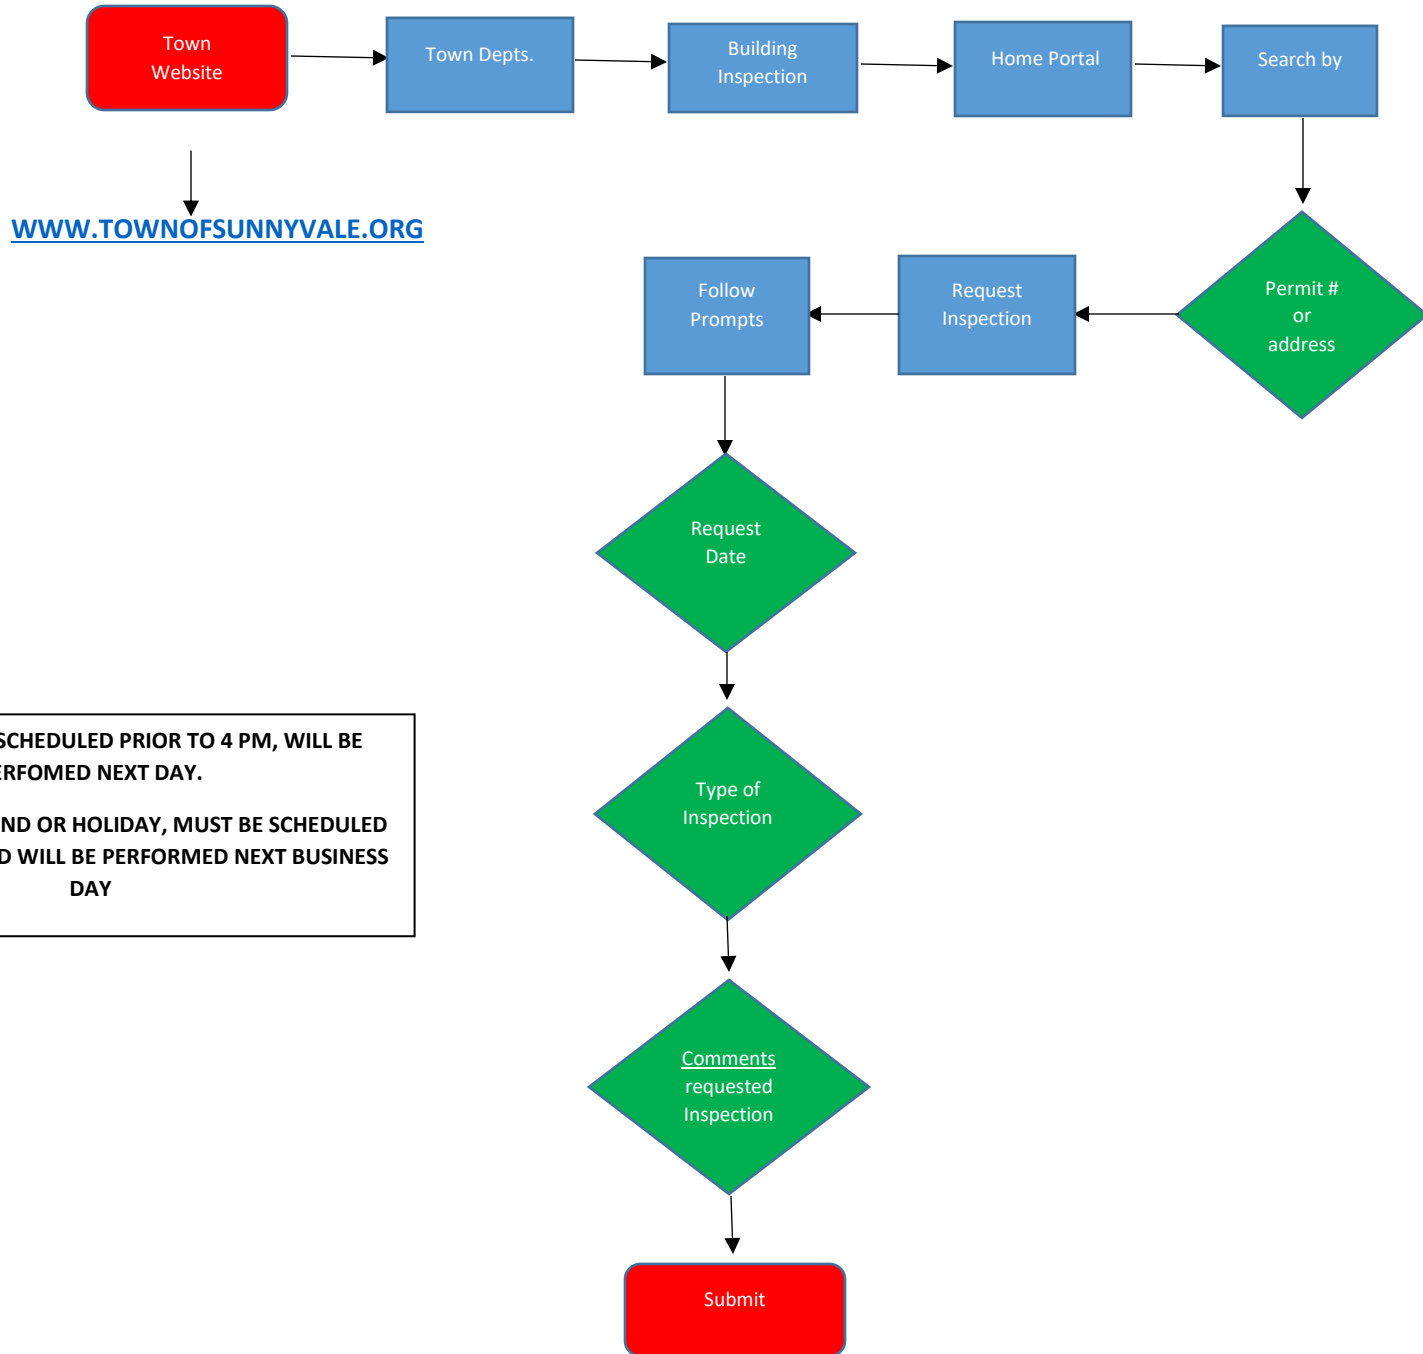

INSPECTION SCHEDULING

ALL INSPECTIONS SCHEDULED PRIOR TO 4 PM, WILL BE PERFORMED NEXT DAY.
*EXCEPT FOR WEEKEND OR HOLIDAY, MUST BE SCHEDULED THE DAY BEFORE AND WILL BE PERFORMED NEXT BUSINESS DAY